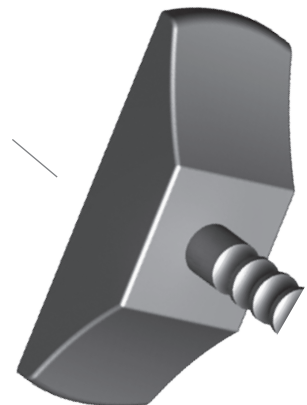

# HA Lite

Lightest weight  
HA prosthesis

Comparable to Titanium  
in overall weight

The only HA prosthesis which  
presents increased visualization

Excellent biocompatibility  
against the eardrum

Large windows  
for visibility

Available with integrated  
footplate shoe

Ref. #	Type
630	Total
630B	Total w/ Footplate Shoe
685	Partial